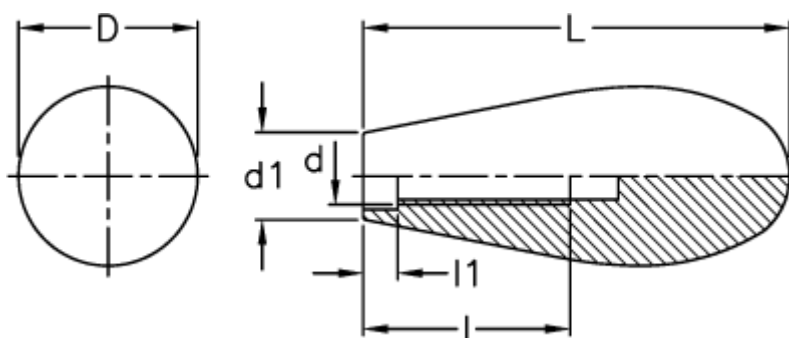

Data Sheet

Article number: 2304019401
Description: E+G Handle
I.137/80-M12

Measures

d = M12

D = 35

d1 = 17

l = 55

L = 79

l1 = 12